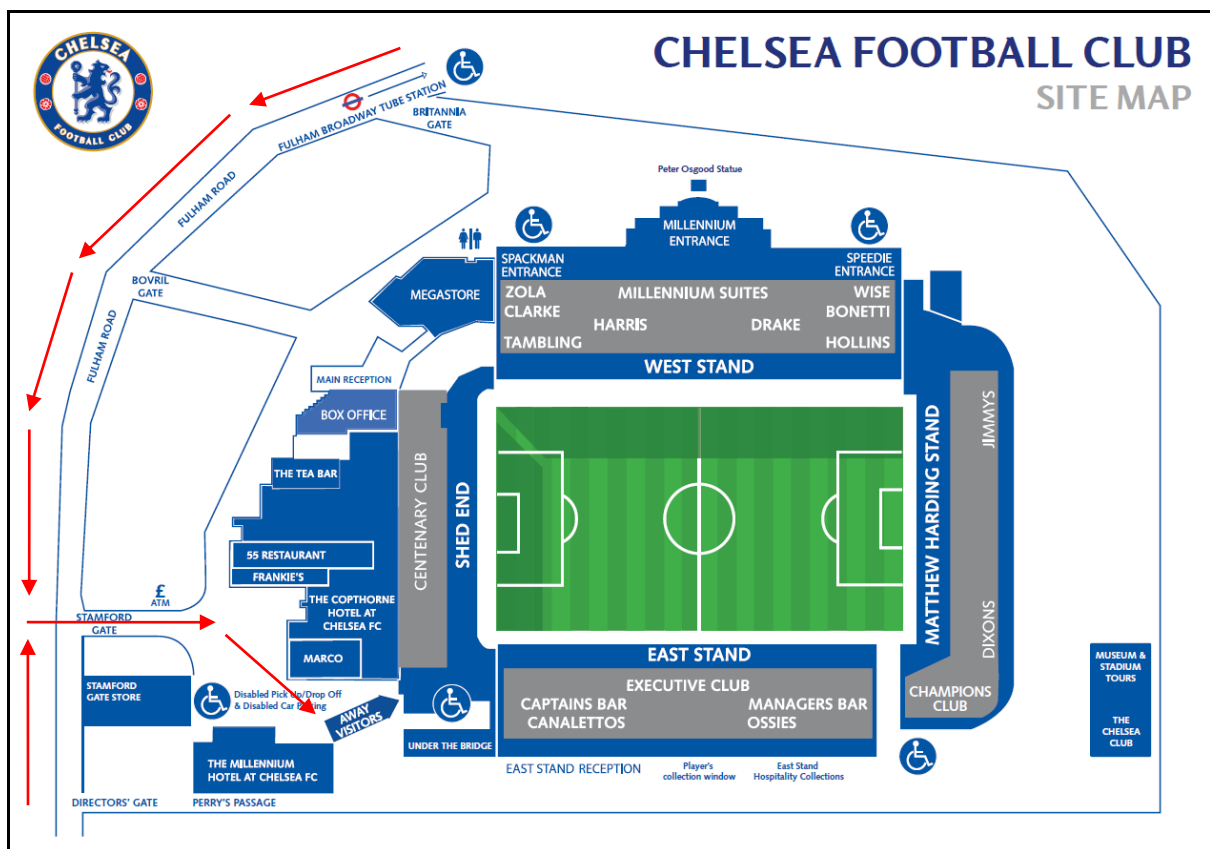

TRAVELLING SUPPORTERS ADVICE

Chelsea FC warmly welcome Liverpool FC supporters to Stamford Bridge and hope that the following information will assist and guide the arrival process ahead of our Premier League fixture on Saturday 31st October. The recommended entrance to the site is via Stamford Gate (please see map below) which is nearest to the away supporters turnstiles.

AWAY SUPPORTERS PUBLIC HOUSES

The nearest away supporters pubs are to the North East of Stamford Bridge at Earls Court and are a 25 – 30 minute walk from the Stadium.

- Earls Court Tavern
- Prince of Teck
- The Courtfield Tavern
- The Blackbird

PUBLIC TRANSPORT

The nearest Tube Station is Fulham Broadway on the District Line, which is a few minutes' walk from Stamford Bridge.

STADIUM

Chelsea FC operate the following queuing procedure (see below) to co-ordinate and moderate the flow of supporters to the turnstiles in order to ensure a safe entry into the Stadium.

On arrival at the queuing system the following processes will occur;

- Pre Entry Ticket Checks
- Body & Bag Search
- Electronic Ticket Scan
- Entry through turnstile

During these procedures it may be necessary to temporarily hold supporters at cordon points in order to achieve a safe and steady flow through to the turnstiles.