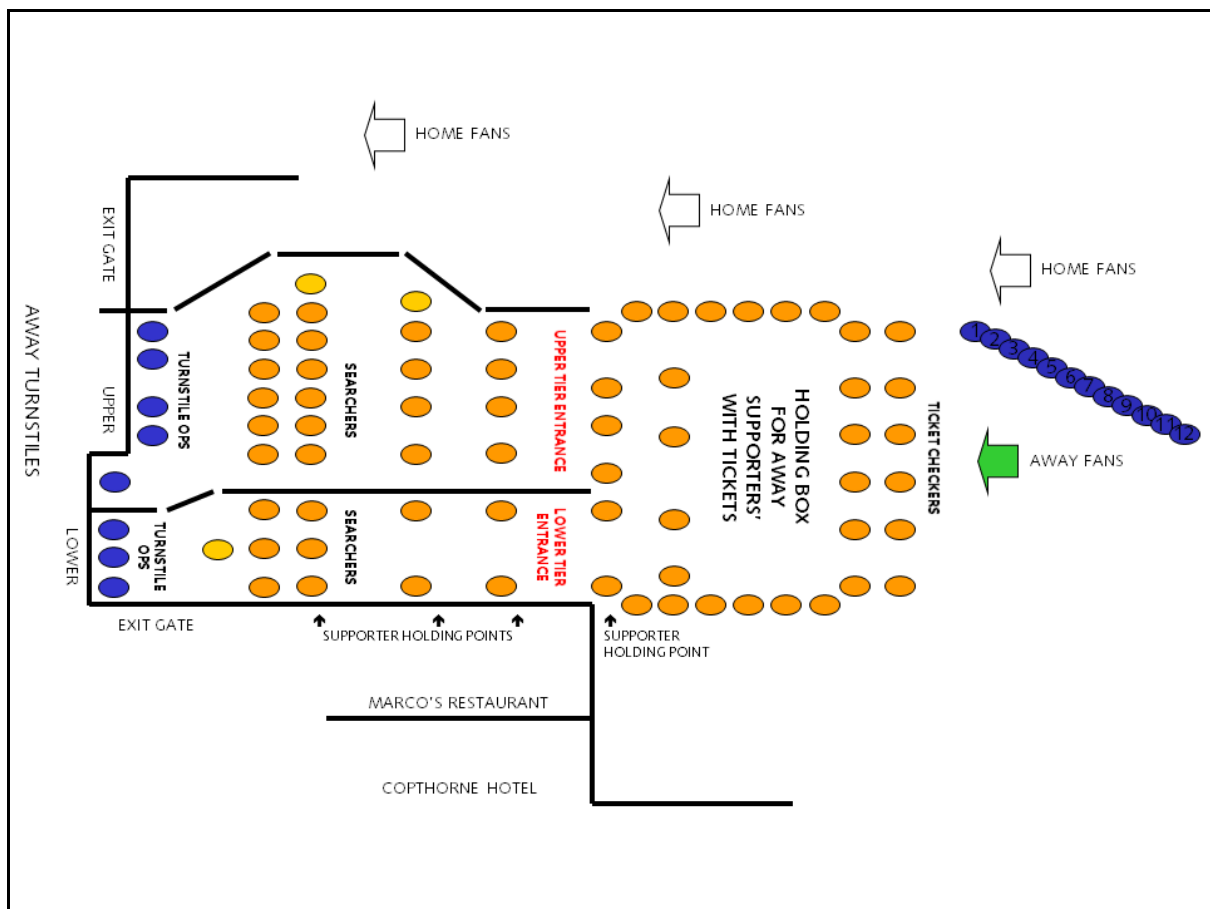

AWAY SUPPORTERS PUBLIC HOUSES

The nearest away supporters pubs are to the North East of Stamford Bridge at Earls Court and are a 25 – 30 minute walk from the Stadium.

- Earls Court Tavern
- Prince of Teck
- The Courtfield Tavern
- The Blackbird

PUBLIC TRANSPORT

The nearest Tube Station is Fulham Broadway on the District Line, which is a few minutes' walk from Stamford Bridge.

STADIUM

Chelsea FC operate the following queuing procedure (see below) to co-ordinate and moderate the flow of supporters to the turnstiles in order to ensure a safe entry into the Stadium.

On arrival at the queuing system the following processes will occur;

- Pre Entry Ticket Checks
- Body & Bag Search
- Electronic Ticket Scan
- Entry through turnstile

During these procedures it may be necessary to temporarily hold supporters at cordon points in order to achieve a safe and steady flow through to the turnstiles.

Supporters are advised that the turnstiles will be open 2 hours before kick-off and it is strongly recommended that they arrive in good time and that they are inside the Stadium 30 minutes before kick-off. **Please note that large numbers of supporters arriving late cannot have an expectation of making it into the Stadium before kick-off.**